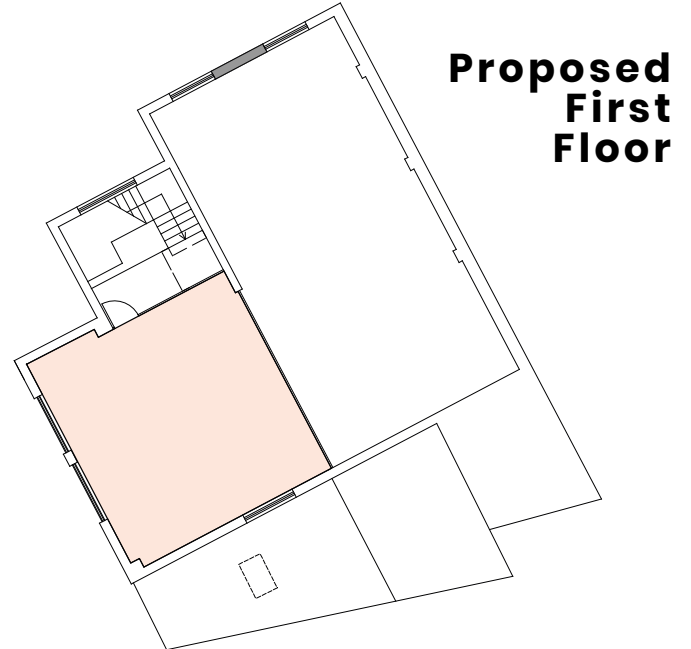

THE ENGINE ROOM

JUNCTION
— UXBRIDGE —

0 2 6 10 metres @ 1:200

FLOOR	SQ FT	SQ M
Ground and First Floor	2,228	207

CONTACT OUR AGENTS:

**ROSE
WILLIAMS**

Tel: 018 9561 9898

MARK ROSE