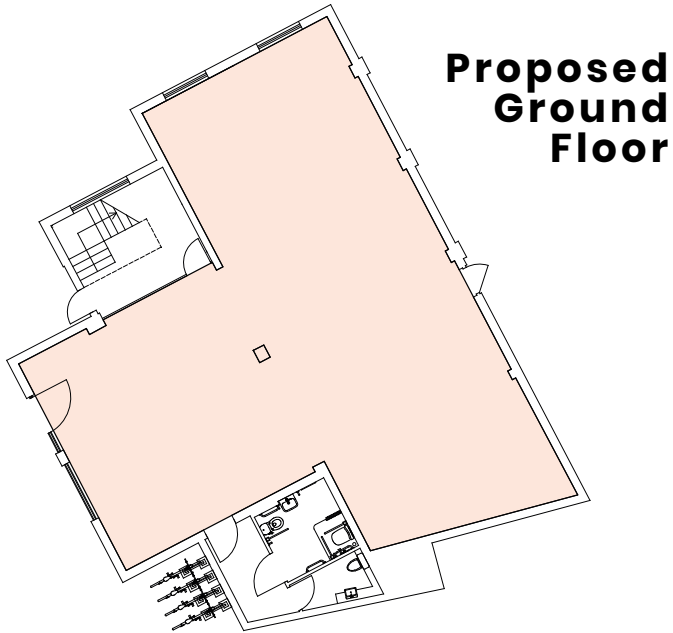

THE ENGINE ROOM

JUNCTION
— UXBRIDGE —

0 2 6 10 metres @ 1:200

FLOOR	SQ FT	SQ M
Ground and First Floor	2,228	207

CONTACT OUR AGENTS:

**ROSE
WILLIAMS**

Tel: 018 9561 9898

MARK ROSE