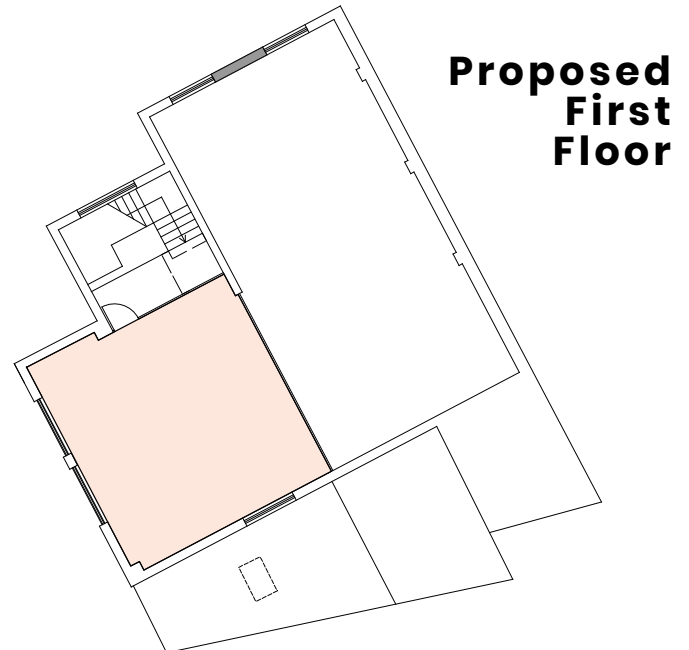

THE ENGINE ROOM

JUNCTION
— UXBRIDGE —

0 2 6 10 metres @ 1:200

FLOOR	SQ FT	SQ M
Ground and First Floor	2,228	207

CONTACT OUR AGENTS:

**ROSE
WILLIAMS**

Tel: 018 9561 9898

MARK ROSE
mark@rose-williams.co.uk