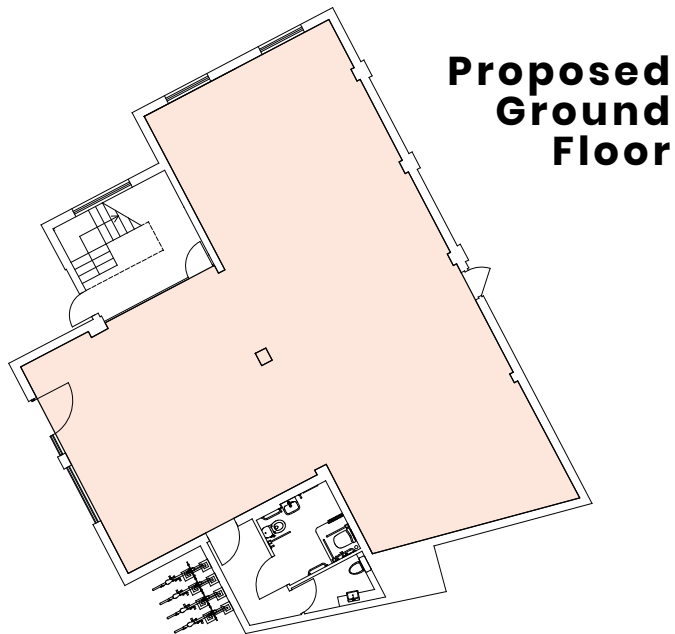

THE ENGINE ROOM

JUNCTION
— UXBRIDGE —

0 2 6 10 metres @ 1:200

FLOOR	SQ FT	SQ M
Ground and First Floor	2,228	207

CONTACT OUR AGENTS:

**ROSE
WILLIAMS**

Tel: 018 9561 9898

MARK ROSE
mark@rose-williams.co.uk